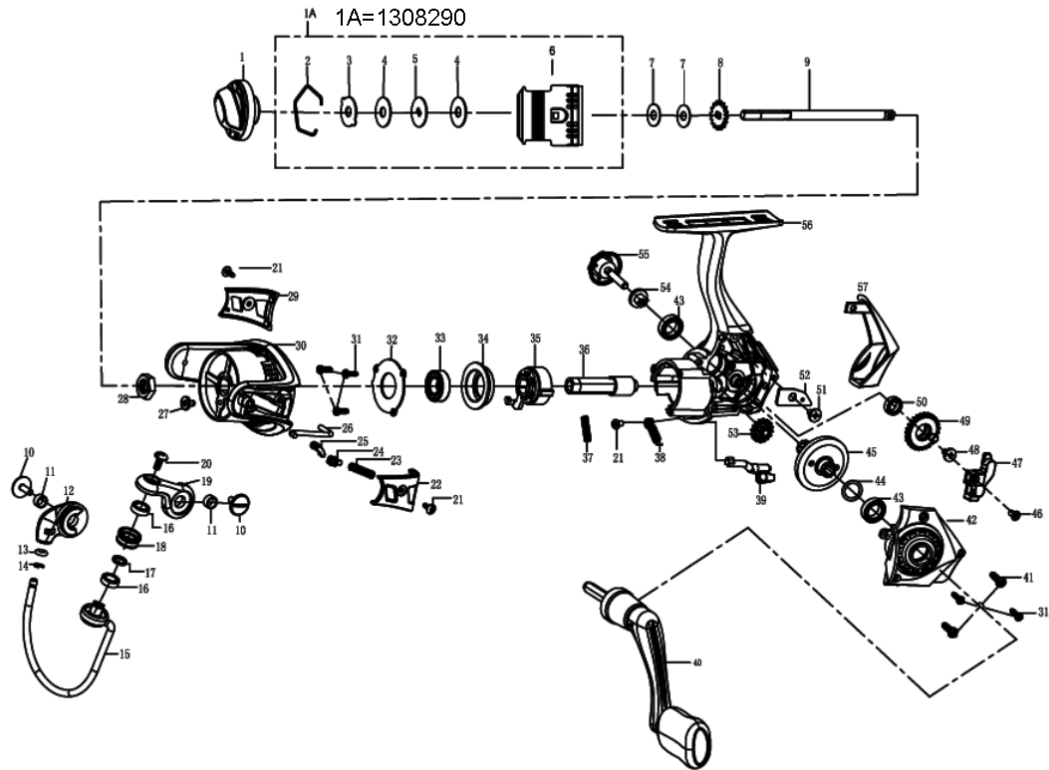

Abu Garcia EXPLODED VIEW Of Cardinal STX1000S

パーツID	パーツ名	価格
1	1308289 DRAG KNOB ASSY (C)	¥600
1A	1308290 SPOOL ASSEMBLY (C)	¥2,000
2	1092606 RETAINER RING	¥50
3	1280353 SPOOL WASHER (C)	¥200
4	1280354 DRAG WASHER (2REQ) (C)	¥200
5	1280355 KEY WASHER (C)	¥200
6	1308291 SPOOL (C)	¥1,200
6	1308292 SPARE SPOOL (C)	¥2,000
7	1178950 SPARE ADJUSTMENT WASHER (T=0.3) (C)	¥200
7	1178949 WASHER (T=0.5) (C)	¥200
8	1085271 CLICK GEAR	¥100
9	1280417 MAIN SHAFT (C)	¥500
10	1131692 SCREW (C)	¥160
11	1188261 BUSHING (C)	¥160
12	1308293 BAIL HOLDER (C)	¥300
13	1252708 O-RING (C)	¥160
14	1252707 E-CLIP (C)	¥160
15	1308294 BAIL ASSY (C)	¥600
16	1112125 BALL BEARING	¥600
17	1110165 WASHER (C)	¥50
18	1259465 LINE ROLLER (C)	¥400
19	1308295 BAIL ARM (C)	¥400
20	1126261 SCREW	¥50
21	1280401 SCREW (3REQ) (C)	¥200
22	1280420 BAIL ARM COVER (C)	¥200
23	1126348 SPRING	¥50
24	1128143 BAIL SLIDER (C)	¥160
25	1252713 TRIP LINKAGE (C)	¥160
26	1280421 TRIP BAR (C)	¥200
27	1085900 SCREW	¥50
28	1085273 ROTOR NUT	¥100
29	1280422 BAIL HOLDER COVER (C)	¥200
30	1308296 ROTOR (C)	¥1,000
31	1197283 SCREW (C)	¥50
32	1280406 PINION COVER (C)	¥200
33	1126279 BALL BEARING	¥600
34	1115558 BALL BEARING HOLDER (C)	¥200
35	1102144 ONE WAY CLUTCH BEARING	¥800
36	1280424 PINION GEAR (C)	¥500
37	1252716 CLUTCH SPRING (C)	¥160
38	1252761 CLUTCH SWITCH SPRING (C)	¥160
39	1252721 CLUTCH SWITCH (C)	¥300
40	1308282 HANDLE ASSY (C)	¥1,500
41	1085599 SCREW	¥50
42	1308297 BODY COVER (C)	¥500
43	1126286 BALL BEARING	¥600
44	1253702 WASHER (C)	¥160
45	1280426 DRIVER GEAR (C)	¥700
46	1085900 SCREW	¥50

パーツID	パーツ名	価格
47	1280427 OSCILLATION SLIDER (C)	¥300
48	1285900 BERKLEY® MINNOW DIP NET	¥200
49	1256966 OSCILLATION GEAR (C)	¥300
50	1111909 BUSHING (C)	¥160
51	1085900 SCREW	¥50
52	1118105 SLIDER RETAINER	¥250
53	1256967 REDUCTION GEAR (C)	¥300
54	1102098 WASHER G500UL/S500UL NO 43	¥100
55	1279737 HANDLE SCREW (C)	¥300
56	1308298 BODY (C)	¥1,700
57	1280429 BODY CAP (C)	¥400