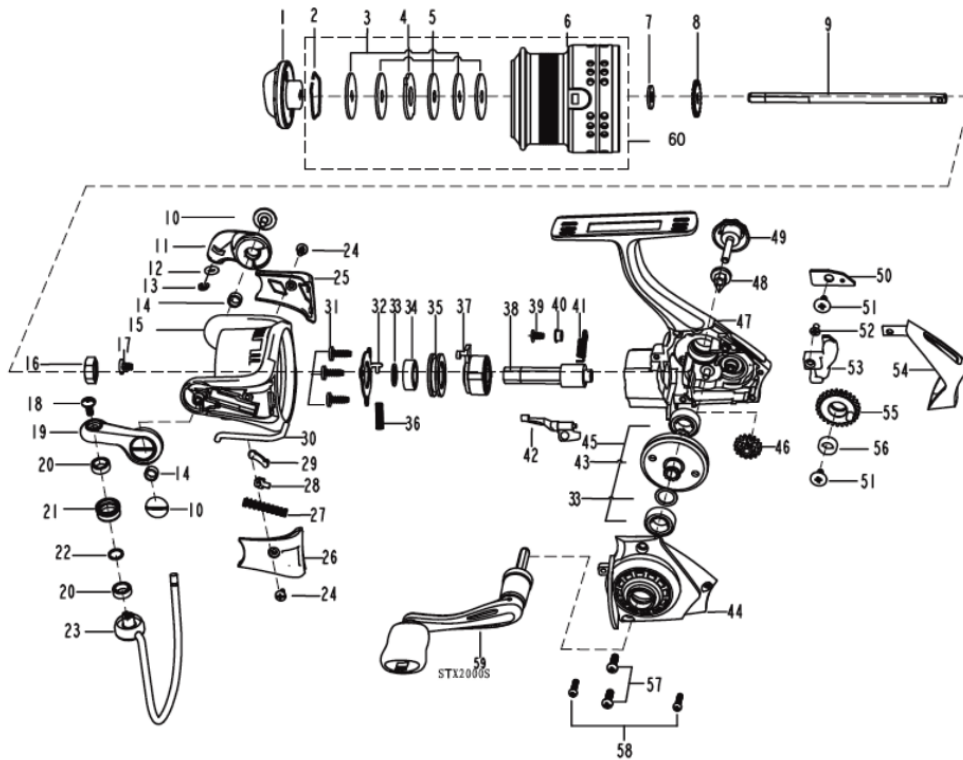

Abu Garcia EXPLODED VIEW OF Cardinal STX2000S

パーツID	パーツ名	価格
1	1308313 DRAG KNOB ASSY (C)	¥600
2	1085295 RETAINER RING	¥50
3	1085296 WASHER	¥50
4	1085297 WASHER	¥50
5	1085298 WASHER	¥50
6	1308314 SPOOL (C)	¥1,200
6	1308315 SPARE SPOOL (C)	¥2,000
7	1178949 WASHER (T=0.5) (C)	¥200
8	1126316 CLICK GEAR	¥100
9	1279725 MAIN SHAFT (C)	¥500
10	1126379 SCREW	¥100
11	1308316 BAIL HOLDER (C)	¥300
12	1252708 O-RING (C)	¥160
13	1252707 E-CLIP (C)	¥160
14	1188261 BUSHING (C)	¥160
15	1308317 ROTOR (C)	¥1,100
16	1085273 ROTOR NUT	¥100
17	1126258 SCREW	¥50
18	1126261 SCREW	¥50
19	1308318 BAIL ARM (C)	¥400
20	1112125 BALL BEARING	¥600
21	1252705 LINE ROLLER (C)	¥300
22	1110165 WASHER (C)	¥50
23	1308319 BAIL ASSEMBLY (C)	¥600
24	1125962 SCREW (C)	¥160
25	1279729 BAIL HOLD COVER (C)	¥200
26	1279730 BAIL ARM COVER (C)	¥200
27	1119106 SPRING FOR C100UL/C300UL/C101/C301	¥50
28	1126272 BAIL SLIDER	¥100
29	1252713 TRIP LINKAGE (C)	¥160
30	1279731 TRIP BAR (C)	¥200
31	1092844 SCREW	¥50
32	1252715 PINION COVER (C)	¥200
33	1114764 WASHER-AV S6000FD	¥50
34	1259471 BEARING 7X13X4 (C)	¥800
35	1280475 BEARING HOLDER (C)	¥200
36	1252716 CLUTCH SPRING (C)	¥160
37	1252719 CLUTCH ASSEMBLY (C)	¥800
38	1279732 PINION (C)	¥500
39	1141435 SCREW (C)	¥50
40	1279733 BUSHING (C)	¥200
41	1252722 CLUTCH SWITCH SPRING (C)	¥160
42	1252721 CLUTCH SWITCH (C)	¥300
43	1279734 DRIVE GEAR (C)	¥700
44	1308320 BODY COVER (C)	¥500
45	1252717 BEARING 7X13X4 (C)	¥800
46	1252732 REDUCTION GEAR (C)	¥300
47	1308321 BODY (C)	¥1,700
48	1092781 WASHER	¥100

パーツID	パーツ名	価格
49	1279737 HANDLE SCREW (C)	¥300
50	1126332 SLIDER RETAINER	¥100
51	1188428 SCREW (C)	¥160
52	1126275 SCREW	¥50
53	1279738 SLIDER (C)	¥300
54	1279739 REAR COVER (C)	¥400
55	1252730 OSCILLATION GEAR (C)	¥300
56	1108938 BUSHING C172/174/176 (C)	¥200
57	1085599 SCREW	¥50
58	1117984 SCREW C102/302	¥50
59	1308303 HANDLE ASSY (C)	¥1,500
60	1308322 SPOOL ASSY (C)	¥2,000