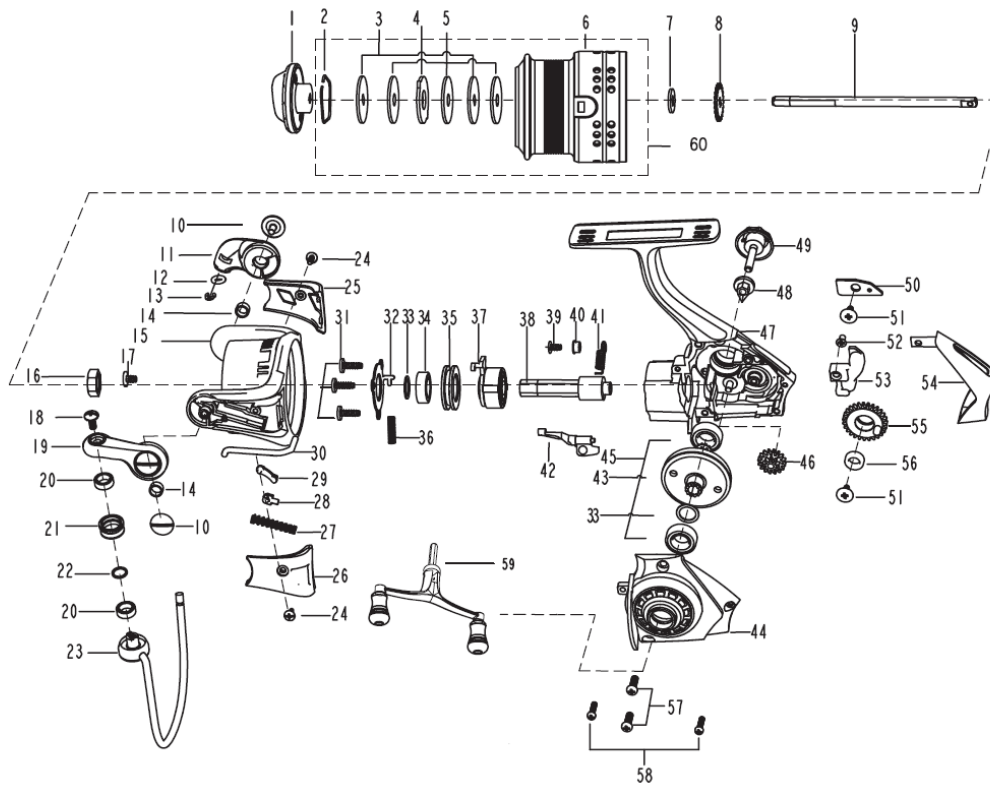

Abu Garcia EXPLODED VIEW OF Cardinal STX2500SD

パーツID	パーツ名	価格
1	1308313 DRAG KNOB ASSY (C)	¥600
2	1085295 RETAINER RING	¥50
3	1085296 WASHER	¥50
4	1085297 WASHER	¥50
5	1085298 WASHER	¥50
6	1308354 SPOOL (C)	¥1,200
6	1308355 SPARE SPOOL (C)	¥2,000
7	1178949 WASHER (T=0.5) (C)	¥200
8	1085271 CLICK GEAR	¥100
9	1279725 MAIN SHAFT (C)	¥500
10	1126379 SCREW	¥100
11	1308316 BAIL HOLDER (C)	¥300
12	1252708 O-RING (C)	¥160
13	1252707 E-CLIP (C)	¥160
14	1188261 BUSHING (C)	¥160
15	1308346 ROTOR (C)	¥1,100
16	1085273 ROTOR NUT	¥100
17	1126258 SCREW	¥50
18	1126379 SCREW	¥100
19	1308318 BAIL ARM (C)	¥400
20	1112125 BALL BEARING	¥600
21	1252705 LINE ROLLER (C)	¥300
22	1110165 WASHER (C)	¥50
23	1308347 BAIL ASSEMBLY (C)	¥600
24	1125962 SCREW (C)	¥160
25	1279729 BAIL HOLD COVER (C)	¥200
26	1279730 BAIL ARM COVER (C)	¥200
27	1119106 SPRING FOR C100UL/C300UL/C101/C301	¥50
28	1126272 BAIL SLIDER	¥100
29	1252713 TRIP LINKAGE (C)	¥160
30	1279745 TRIP BAR (C)	¥200
31	1092844 SCREW	¥50
32	1252715 PINION COVER (C)	¥200
33	1114764 WASHER-AV S6000FD	¥50
34	1259471 BEARING 7X13X4 (C)	¥800
35	1280475 BEARING HOLDER (C)	¥200
36	1252716 CLUTCH SPRING (C)	¥160
37	1252719 CLUTCH ASSEMBLY (C)	¥800
38	1279732 PINION (C)	¥500
39	1141435 SCREW (C)	¥50
40	1279733 BUSHING (C)	¥200
41	1252722 CLUTCH SWITCH SPRING (C)	¥160
42	1252721 CLUTCH SWITCH (C)	¥300
43	1279734 DRIVE GEAR (C)	¥700
44	1308320 BODY COVER (C)	¥500
45	1252717 BEARING 7X13X4 (C)	¥800
46	1252732 REDUCTION GEAR (C)	¥300
47	1308356 BODY (C)	¥1,700
48	1092781 WASHER	¥100

パーツID	パーツ名	価格
49	1279737 HANDLE SCREW (C)	¥300
50	1126332 SLIDER RETAINER	¥100
51	1188428 SCREW (C)	¥160
52	1126275 SCREW	¥50
53	1279738 SLIDER (C)	¥300
54	1279739 REAR COVER (C)	¥400
55	1252730 OSCILLATION GEAR (C)	¥300
56	1108938 BUSHING C172/174/176 (C)	¥200
57	1085599 SCREW	¥50
58	1117984 SCREW C102/302	¥50
59	1308330 HANDLE ASSY (C)	¥2,300
60	1308357 SPOOL ASSY (C)	¥2,000