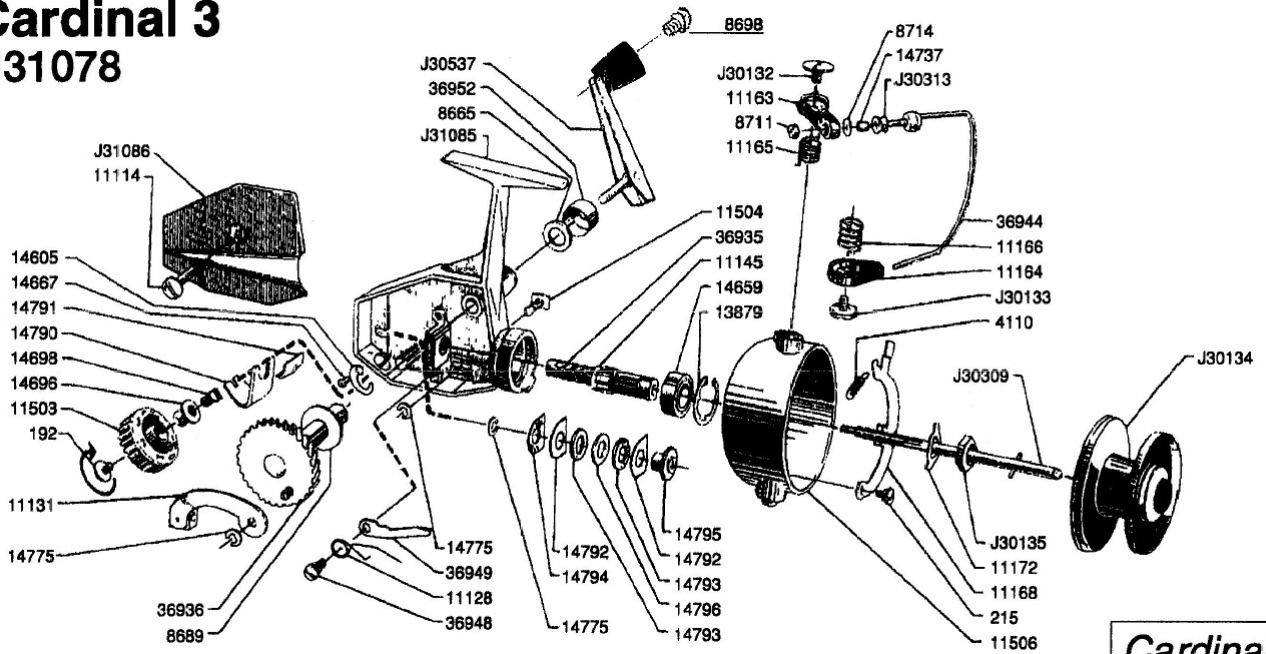

# Cardinal 3 J31078

Cardinal 3

パーツID	パーツ名	価格
36949	A/R	¥200
11128	A/R SPRING	¥200
36948	A/R SCREW	¥900
14792	STATIONARY WASHER	¥200
14794	DRAG SPRING WASHER	¥200
14775	O/S C CLIP	¥200
14795	DRAG BUSHING	¥200
14792	STATIONARY WASHER	¥200
14793	FRICTION WASHER	¥500
14796	C-3 DRAG WASHER	¥200
14793	FRICTION WASHER	¥500
J31087	HANDLE KNOB	
8698	SCREW	¥300
J30132	BAIL MOUNT SCREW C3X	
11163	BAIL MOUNT	¥1,200
8711	NUT FOR BAIL C3/C4	¥500
11165	BAIL SPRING C-3(A)	¥300
11504	A/R BUTTON	¥600
36935	PINION	¥2,900
11145	O RING ID5.1 YD8.3 Ø1.6	¥400
14659	PINION BALL BEARING SUVERAN	¥3,000
13879	C-4 BEARING LOCK	¥200
8714	PROTECTING WASHER C3/C4	¥600
14737	LINE ROLLER BUSHING	¥200
J30313	LINE ROLLER C3E	
36944	BAIL	¥1,200
11166	BAIL SPRING C-3(B)	¥300
11164	BAIL MOUNT	¥1,200
J30133	SCREW C3X	
4110	SPRING	¥200
J30309	SPOOL SHAFT COMPLETE	
J30135	NUT C3X	
11172	LOCK WASHER	¥600
11168	TRIP LEVER	¥2,100
215	TRIP LEVER SCREW	¥200
11506	ROTOR	¥3,800
J30134	SPOOL(SAME AS #11505)	
J31086	SIDE COVER	
11114	SIDE PLATE SCREW	¥600
14605	DRAG INDICATOR SPRING	¥200
14667	SCREW	¥400
14791	DRAG BAR PLATE	¥200
14790	DRAG BAR	¥200
14698	DRAG SCREW	¥900
14696	DRAG BOLT C-4	¥600
11503	DRAG KNOB	¥600
192	DRAG KNOB SCREW C3/C4	¥600
11131	CONNECTING LINK C-3	¥1,200
14775	O/S C CLIP	¥200

パーツID	パーツ名	価格
36936	MAIN GEAR	¥3,400
8689	SHIM	¥200
J30537	HANDLE ARM	
36952	PROTECTING RING	¥1,500
8665	FELT PACKING C3/C4	¥300
J31085	BODY	
14775	O/S C CLIP	¥200