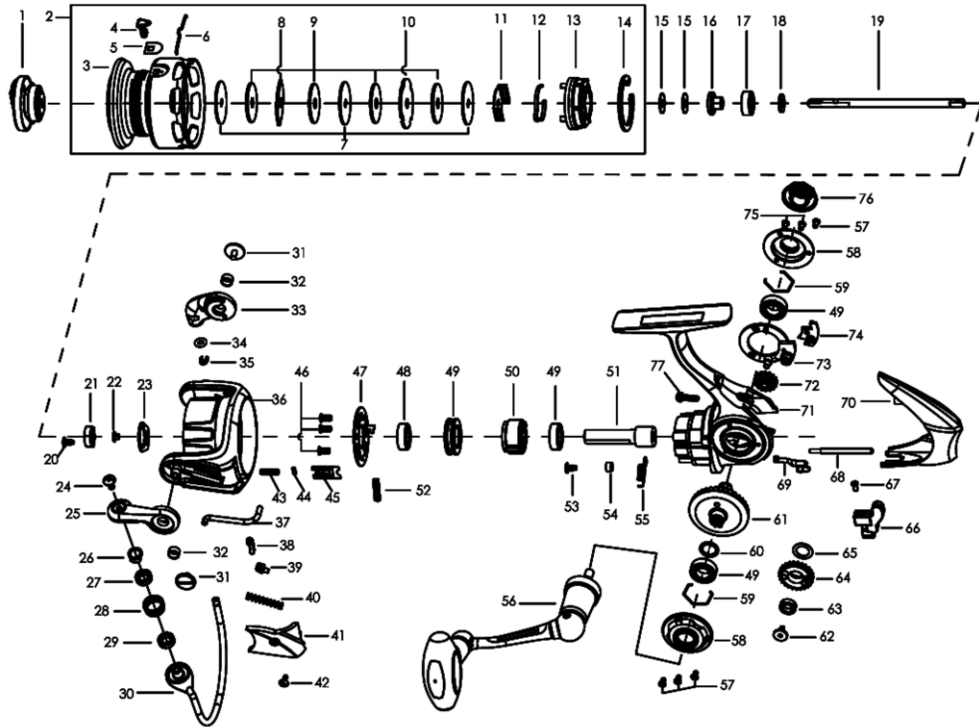

Salty Stage 4000S

パーツID	パーツ名	価格
1	1252686 DRAG KNOB ASSEMBLY	¥2,000
2	1364843 SPOOL ASSEMBLY	¥5,500
3	1364844 SPOOL	¥3,000
4	1252739 LINE CLIP (C)	¥200
5	1259476 LINE CLIP WASHER (C)	¥160
6	1257318 LINE CLIP SPRING (C)	¥200
7	1252691 KEYED WASHER (C)	¥200
8	1126369 EARED WASHER	¥60
9	1126368 WASHER	¥110
10	1259460 SPOOL WASHER (C)	¥200
11	1126368 WASHER	¥110
12	1256941 SPOOL CLICKER (C)	¥200
13	1252694 SPOOL BOTTOM (C)	¥300
14	1252696 RETAINING CLIP (C)	¥160
15	1178953 WASHER(T=0.5) (C)	¥160
16	1252698 MAINSHAFT SLEEVE (C)	¥300
17	1364845 BEARING	¥600
18	1252700 MAINSHAFT WASHER (C)	¥160
19	1347966 ROTOR SET SCREW	¥200
20	1126258 SCREW	¥50
21	1259462 ROTOR NUT (C)	¥160
22	1259463 POM BUSHING (C)	¥160
23	1346951 LINE ROLLER SCREW	¥200
24	1126261 SCREW	¥50
25	1364846 BAIL ARM	¥400
26	1252755 BRASS BUSHING (C)	¥200
27	1364422 BALL BEARING	¥600
28	1252705 LINE ROLLER (C)	¥300
29	1252756 POM BUSHING (C)	¥160
30	1364847 BAIL ASSEMBLY	¥1,000
31	1126379 SCREW	¥100
32	1188261 BUSHING (C)	¥160
33	1364848 BAIL HOLDER	¥400
34	1252708 O-RING (C)	¥160
35	1252707 E-CLIP (C)	¥160
36	1364849 ROTOR	¥1,900
37	1347979 TRIP LINKAGE	¥200
38	1252713 TRIP LINKAGE (=1195617)	¥160
39	1126272 BAIL SLIDER	¥100
40	1119106 SPRING FOR C100UL/C300UL/C101/C301	¥50
41	1364850 BAIL ARM COVER	¥300
42	1346956 SCREW	¥200
43	1346982 SPRING	¥200
44	1206550 O RING	¥200
45	1346983 DAMPER HOLDER	¥300
46	1126326 SCREW	¥50
47	1346984 PINION COVER	¥400
48	1364425 BEARING 7X13X4 GP2	¥800
49	1252717 BEARING 7X13X4 (C)	¥800
50	1252719 CLUTCH ASSEMBLY (C)	¥800
51	1347981 PINION	¥500