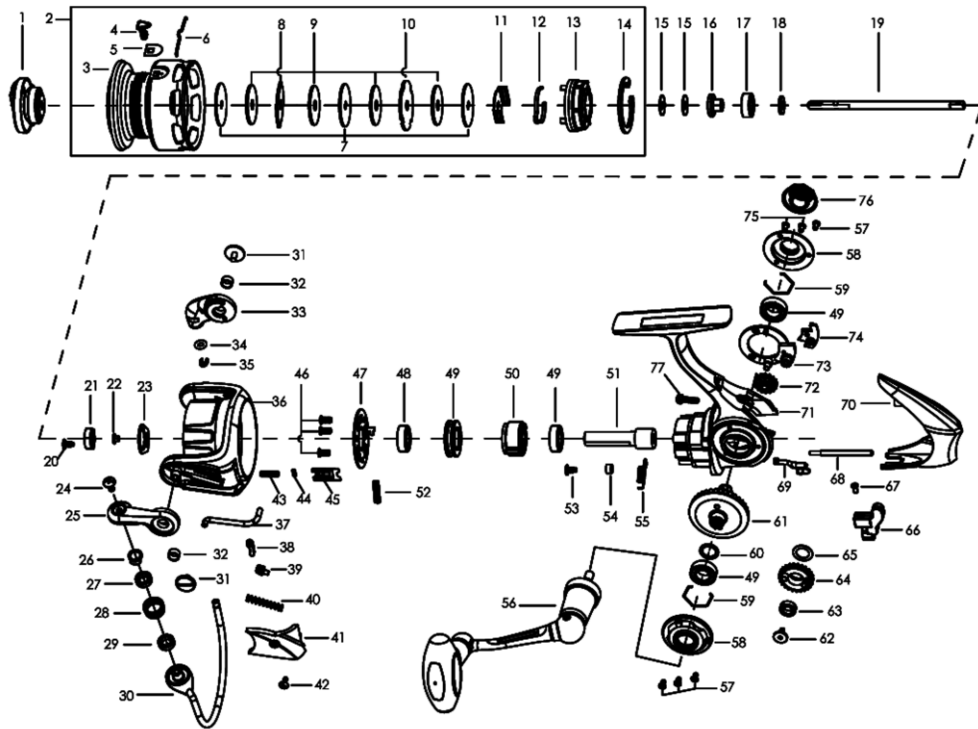

Salty Stage 4000SH

パーツID	パーツ名	価格
1	1252686 DRAG KNOB ASSEMBLY	¥2,000
2	1364856 SPOOL ASSEMBLY	¥5,500
3	1364857 SPOOL	¥3,000
4	1252739 LINE CLIP (C)	¥200
5	1259476 LINE CLIP WASHER (C)	¥160
6	1257318 LINE CLIP SPRING (C)	¥200
7	1252691 KEYED WASHER (C)	¥200
8	1126369 EARED WASHER	¥60
9	1126368 WASHER	¥110
10	1259460 SPOOL WASHER (C)	¥200
11	1126368 WASHER	¥110
12	1256941 SPOOL CLICKER (C)	¥200
13	1252694 SPOOL BOTTOM (C)	¥300
14	1252696 RETAINING CLIP (C)	¥160
15	1178953 WASHER(T=0.5) (C)	¥160
16	1252698 MAINSHAFT SLEEVE (C)	¥300
17	1364845 BEARING	¥600
18	1252700 MAINSHAFT WASHER (C)	¥160
19	1347966 ROTOR SET SCREW	¥200
20	1126258 SCREW	¥50
21	1259462 ROTOR NUT (C)	¥160
22	1259463 POM BUSHING (C)	¥160
23	1346951 LINE ROLLER SCREW	¥200
24	1126261 SCREW	¥50
25	1364846 BAIL ARM	¥400
26	1252755 BRASS BUSHING (C)	¥200
27	1364422 BALL BEARING	¥600
28	1252705 LINE ROLLER (C)	¥300
29	1252756 POM BUSHING (C)	¥160
30	1364847 BAIL ASSEMBLY	¥1,000
31	1126379 SCREW	¥100
32	1188261 BUSHING (C)	¥160
33	1364848 BAIL HOLDER	¥400
34	1252708 O-RING (C)	¥160
35	1252707 E-CLIP (C)	¥160
36	1364849 ROTOR	¥1,900
37	1347979 TRIP LINKAGE	¥200
38	1252713 TRIP LINKAGE (=1195617)	¥160
39	1126272 BAIL SLIDER	¥100
40	1119106 SPRING FOR C100UL/C300UL/C101/C301	¥50
41	1364850 BAIL ARM COVER	¥300
42	1346956 SCREW	¥200
43	1346982 SPRING	¥200
44	1206550 O RING	¥200
45	1346983 DAMPER HOLDER	¥300
46	1126326 SCREW	¥50
47	1346984 PINION COVER	¥400
48	1364425 BEARING 7X13X4 GP2	¥800
49	1252717 BEARING 7X13X4 (C)	¥800
50	1252719 CLUTCH ASSEMBLY (C)	¥800
51	1347981 PINION	¥500