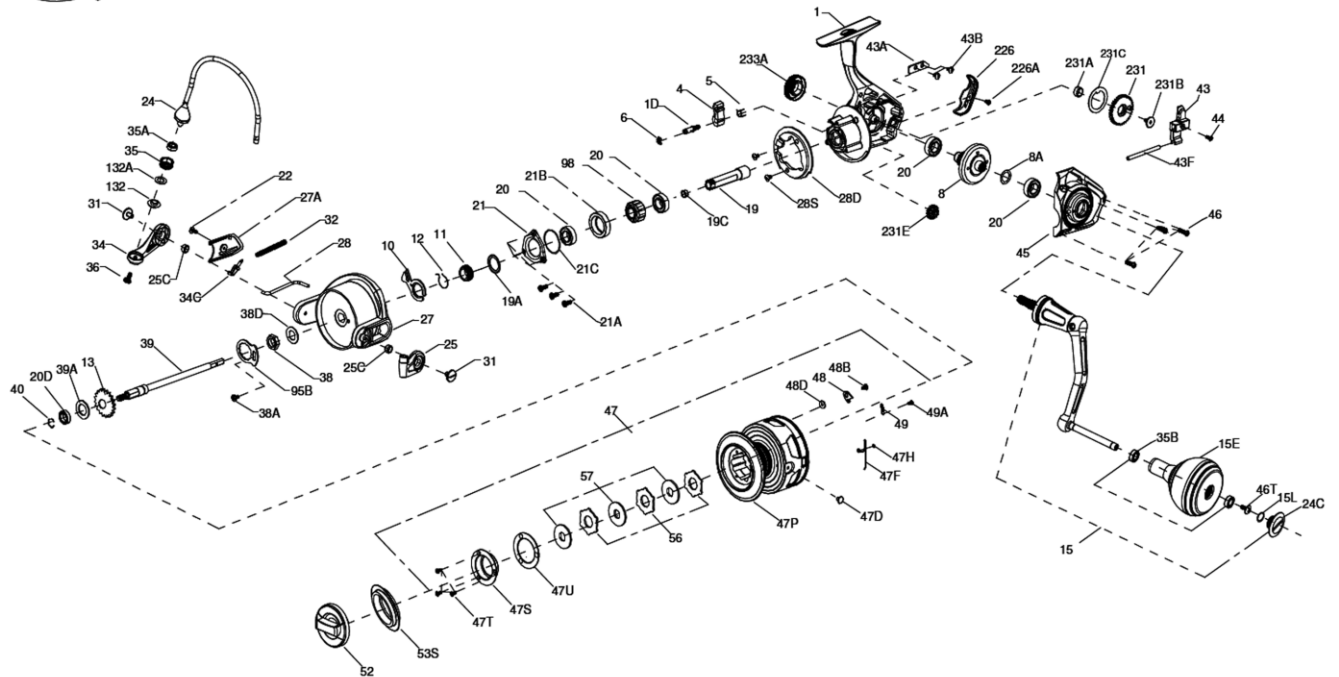

PENN PARTS LIST FOR MODEL CLASH5000

パーツID	パーツ名	価格	
1	1339472	CLA5000 BODY ASSEMBLY	¥6,000
1D	1277140	A/R PAWL POST	¥400
4	1339473	CLA5000 A/R PAWL	¥500
5	1339474	PAWL	¥300
6	1277144	RETAINER CLIP	¥200
8	1339475	CLA5000 DRIVE GEAR	¥6,500
8A	1277037	8A-SSV5500 DRIVE GEAR SHIM WASHER	¥400
10	1339476	CLA5000 A/R PAWL HOLDER	¥500
11	1339479	CLA5000 A/R BUSHING	¥400
12	1339487	A/R	¥300
13	1339489	CLA5000 SPOOL CLICK GEAR	¥500
15	1339490	CLA5000 HANDLE ASSEMBLY	¥3,500
15E	1417807	CLA5000 HANDLE KNOB	¥1,500
15L	1417804	HANDLE KNOB SEAL	¥200
19	1339491	CLA5000 PINION GEAR	¥3,000
19A	1393216	CLA5000 PINION SEAL	¥200
19C	1339492	CLA5000 PINION GEAR POM BUSHING	¥200
20	1308090	BALL	¥2,000
20D	1385530	CLA3000 SEALED BALL BEARING	¥2,000
21	1277262	SSV9500 PINION BEARING RETAINER	¥600
21A	1277154	PINION RETAINER SCREW	¥200
21B	1339493	CLA5000 PINION BALL BEARING COLLAR	¥500
21C	1339497	CLA5000 PINION BALL BEARING COLLAR SEA	¥200
22	1125962	SCREW (C)	¥160
24	1339499	CLA5000 BAIL ASSEMBLY	¥2,000
24C	1417808	24C-CLA5000 HANDLE KNOB CAP	¥600
25	1339500	BAIL	¥500
25C	1102065	BUSHING (1118094)	¥50
27	1339502	CLA5000 ROTOR	¥3,800
27A	1339506	CLA5000 ROTOR COVER	¥1,000
28	1339508	CLA5000 BAIL TRIP LEVER	¥300
28D	1339509	CLA5000 ROTOR BRAKE	¥500
28S	1339512	ROTOR BRAKE SCREW	¥200
31	1339513	CLA5000 BAIL ARM SCREW	¥600
32	1339514	CLA5000 BAIL SPRING	¥300
34	1339516	CLA5000 BAIL ARM	¥1,500
34C	1277058	SSV5500 PIVOT ARM	¥300
35	1277059	35-SSV5500 LINE ROLLER	¥600
35A	1377606	LINE ROLLER BALL BEARING	¥2,000
35B	1377606	LINE ROLLER BALL BEARING	¥2,000
36	1277166	LINE ROLLER SCREW	¥200
36B	1417809	BAIL ARM SCREW WASHER	¥200
38	1339517	CLA5000 ROTOR NUT	¥300
38A	1119121	SCREW	¥50
38D	1277064	SSV5500 ROTOR WASHER	¥200
39	1339518	CLA5000 MAIN SHAFT	¥2,500
39A	1339525	CLA5000 SPOOL ADJUST WASHER	¥200
40	1339529	CLA5000 MAIN SHAFT BEARING LOCK SPRIN	¥200
43	1339535	CLA5000 O/S SLIDER	¥600
43A	1339536	O/S SLIDER GUIDE	¥300
43B	1277070	SCREW	¥200