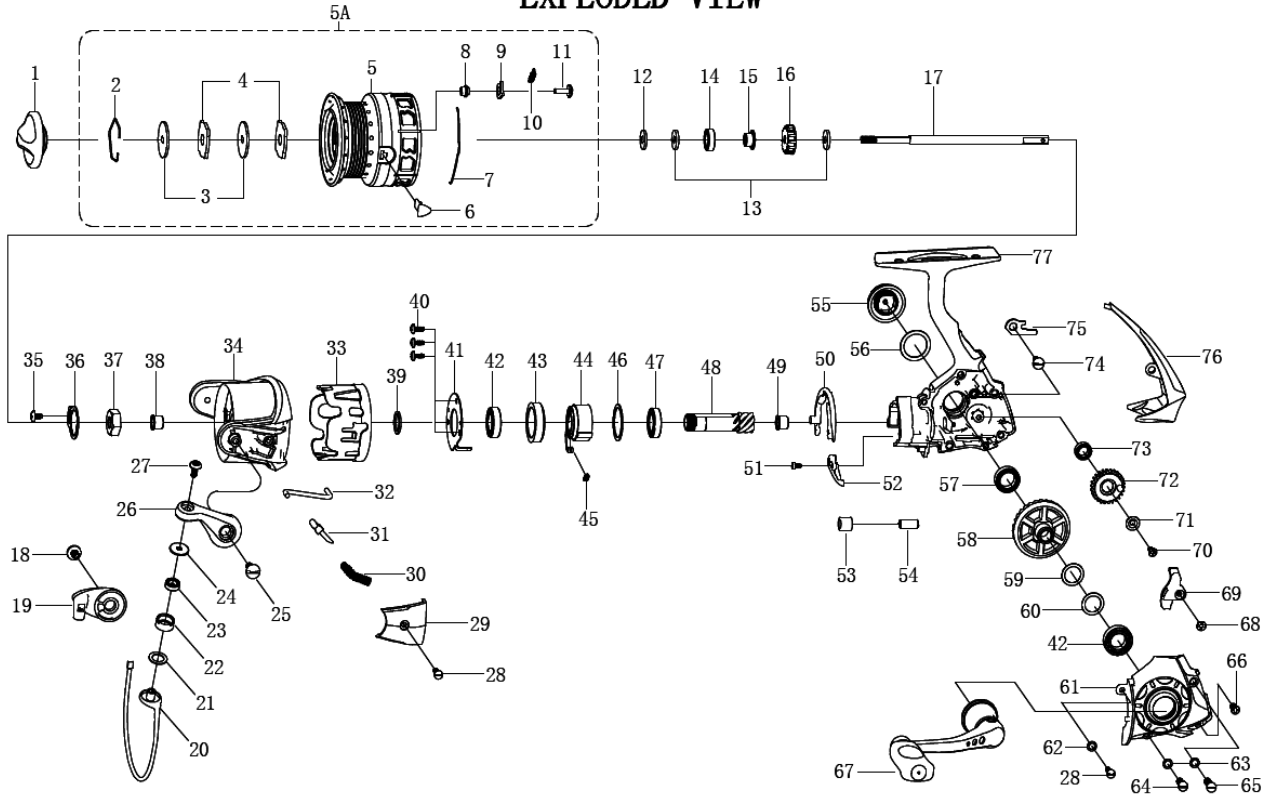

EXPLODED VIEW

ABU SP REVO STUDIOS 00

パーツID	パーツ名	価格
1	1338781 DRAG KNOB ASSY	¥1,000
2	1262623 STOP RING	¥300
3	1216514 KEYD DRAG WASHER -C-	¥160
4	1338782 DRAG WASHER	¥200
5	1338783 SPOOL SUB-ASSY	¥3,000
5A	1338784 COMPLETE SPOOL VENTED	¥5,000
6	1216522 LINE CLIP -C-	¥200
7	1216627 LINE CLIP SPRING -C-	¥200
8	1241706 CLICK WASHER (C)	¥160
9	1241707 SPOOL CLICK (C)	¥200
10	1214415 SPOOL SPRING	¥160
11	1258432 SCREW	¥200
12	1201817 CLICK GEAR WASHER -C-	¥50
13	1200772 MAIN SHAFT WASHER -C-	¥200
14	1200773 BEARING 10X6X3 -C-	¥800
15	1216527 SLEEVE -C-	¥400
16	1241740 CLICK GEAR -C-	¥200
17	1338785 MAIN SHAFT	¥800
18	1216538 SCREW -C-	¥160
19	1338786 BAIL HOLDER	¥300
20	1338787 BAIL WIRE	¥1,000
21	1200780 LINE ROLLER WASHER-ALTERNATE ITEM120	¥160
22	1200782 LINE ROLLER	¥500
23	1200781 BEARING 7X4X2.5 (C)	¥600
24	1270808 LINE ROLLER COLLAR -C-	¥200
25	1216532 SCREW -C-	¥200
26	1338788 BAIL ARM	¥300
27	1338789 SCREW	¥200
28	1216534 SCREW -C-	¥160
29	1338790 BAIL ARM COVER	¥300
30	1201835 BAIL ARM SPRING -C-	¥160
31	1201836 BAIL ARM GUIDE	¥100
32	1270828 TRIP PLUNGER -C-	¥200
33	1270829 ROTOR SLEEVE -C-	¥500
34	1338791 ROTOR	¥1,500
35	1201840 SCREW -C-	¥160
36	1201841 ROTOR NUT WASHER -C-	¥200
37	1201842 ROTOR NUT	¥100
38	1225190 BUSHING -C-	¥160
39	1216633 RATCHET WASHER -C-	¥160
40	1201845 SCREW -C-	¥50
41	1201846 BEARING COVER -C-	¥200
42	1224305 BEARING	¥600
43	1200863 BEARING SLEEVE	¥300
44	1223660 ONE WAY CLUTCH -C-	¥800
45	1200805 CLUTCH SPRING	¥200
46	1201852 WASHER -C-	¥100
47	1224309 BEARING	¥600
48	1338792 PINION GEAR	¥500
49	1200797 FRAME BUSHING -C-	¥160
50	1241751 ROTOR BRAKE -C-	¥300