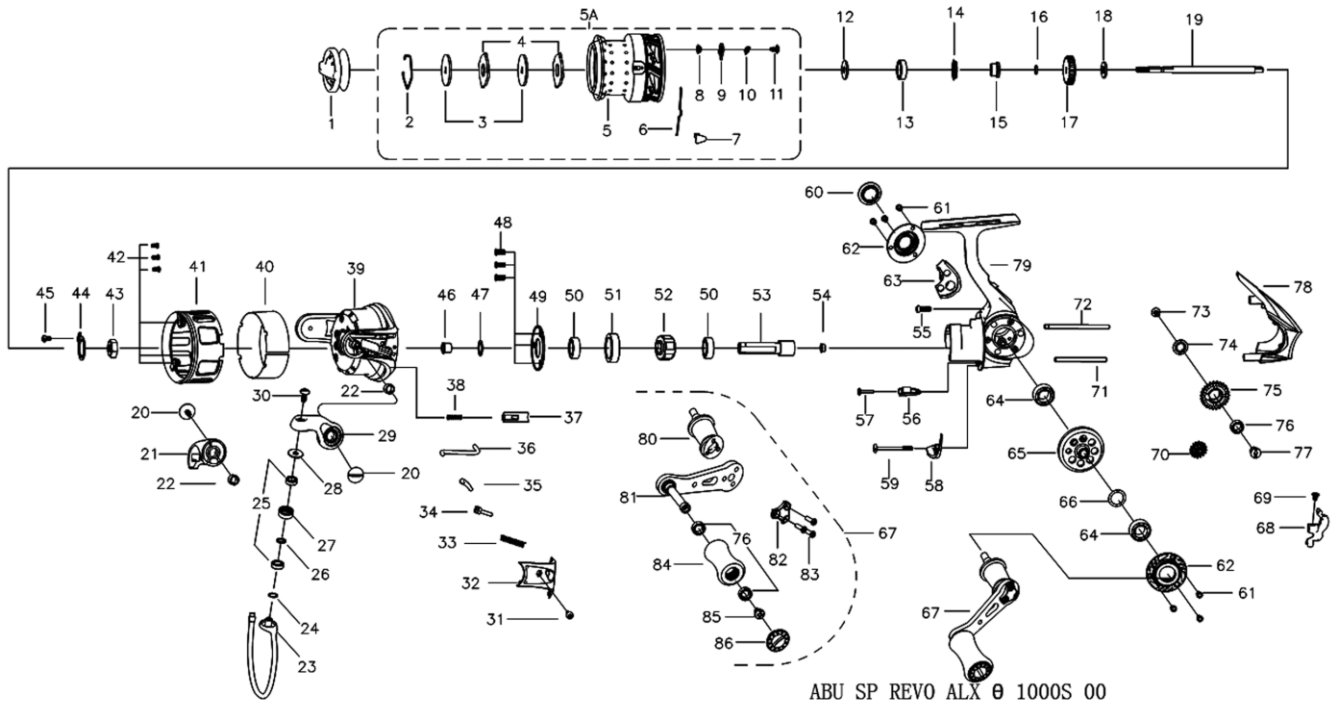

EXPLODED VIEW

ABU SP REVO ALX θ 1000S 00

パーツID	パーツ名	価格
1	1524126 DRAG KNOB ASSY	¥1,500
2	1488053 STOP RING	¥200
3	1490269 KEY WASHER	¥200
4	1446957 EARED WASHER	¥200
5	1536196 SPOOL	¥3,500
5A	1536197 SPOOL ASSY	¥4,500
6	1378772 LINE CLIP SPRING	¥200
7	1378771 LINE CLIP	¥200
8	1484856 CLICK WASHER	¥200
9	1241707 SPOOL CLICK (C)	¥200
10	1214415 SPRING	¥160
11	1214413 ROTOR SCREW	¥200
12	1516588 SHEET WASHER	¥200
13	1200874 BEARING	¥600
14	1482651 SEAL	¥200
15	1516855 BEARING SLEEVE	¥200
16	1378774 O-RING	¥200
17	1482652 CLICK GEAR	¥300
18	1378777 SPOOL SHAFT WASHER	¥200
19	1488102 MAIN SHAFT	¥800
20	1378779 SCREW	¥200
21	1536198 BAIL HOLDER	¥400
22	1378781 BUSHING	¥200
23	1536239 BAIL WIRE	¥1,200
24	1378784 SHIM	¥200
25	1200781 BEARING 7X4X2.5 (C)	¥600
26	1378786 LINE SLIDER WASHER	¥200
27	1488060 LINE ROLLER	¥300
28	1516908 LINE ROLLER COLLAR	¥200
29	1536240 BAIL ARM	¥400
30	1378789 SCREW	¥200
31	1378790 SCREW	¥200
32	1524370 BAIL ARM COVER	¥300
33	1378792 BAIL ARM SPRING	¥200
34	1378793 SPRING SEAT	¥200
35	1378794 PIVOT LEVER	¥300
36	1380166 TRIP PLUNGER	¥200
37	1378796 ROTOR BRAKE	¥200
38	1378797 ROTOR BRAKE SPRING	¥200
39	1536241 ROTOR	¥1,500
40	1536242 CARBON PLATE	¥600
41	1524373 ROTOR SLEEVE	¥800
42	1207341 ROTOR SCREW	¥200
43	1378801 ROTOR NUT	¥200
44	1378802 ROTOR NUT WASHER	¥200
45	1516884 SCREW	¥200
46	1404814 PINION GEAR BUSHING	¥200
47	1378805 WASHER	¥200
48	1210692 SCREW	¥200
49	1378806 BEARING COVER	¥500
50	1380233 BEARING	¥2,500