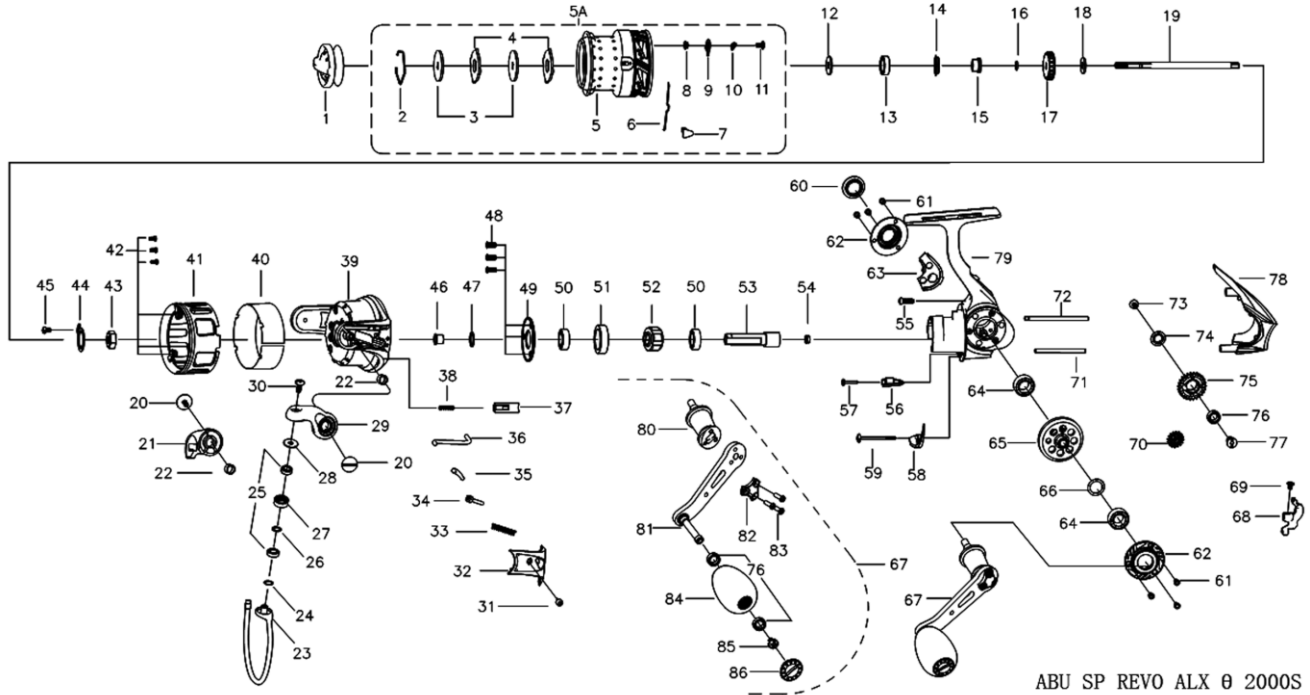

EXPLODED VIEW

ABU SP REVO ALX θ 2000S 00

パーツID	パーツ名	価格
1	1524126 DRAG KNOB ASSY	¥1,500
2	1488053 STOP RING	¥200
3	1490269 KEY WASHER	¥200
4	1446957 EARED WASHER	¥200
5	1536255 SPOOL	¥4,000
5A	1536256 SPOOL ASSY	¥5,000
6	1378772 LINE CLIP SPRING	¥200
7	1378771 LINE CLIP	¥200
8	1484856 CLICK WASHER	¥200
9	1241707 SPOOL CLICK (C)	¥200
10	1214415 SPRING	¥160
11	1214413 ROTOR SCREW	¥200
12	1516588 SHEET WASHER	¥200
13	1200874 BEARING	¥600
14	1482651 SEAL	¥200
15	1516855 BEARING SLEEVE	¥200
16	1378774 O-RING	¥200
17	1482652 CLICK GEAR	¥300
18	1378777 SPOOL SHAFT WASHER	¥200
19	1488102 MAIN SHAFT	¥800
20	1378779 SCREW	¥200
21	1536198 BAIL HOLDER	¥400
22	1378781 BUSHING	¥200
23	1536257 BAIL WIRE	¥1,200
24	1378784 SHIM	¥200
25	1200781 BEARING 7X4X2.5 (C)	¥600
26	1378786 LINE SLIDER WASHER	¥200
27	1488060 LINE ROLLER	¥300
28	1516908 LINE ROLLER COLLAR	¥200
29	1536240 BAIL ARM	¥400
30	1378789 SCREW	¥200
31	1378790 SCREW	¥200
32	1524370 BAIL ARM COVER	¥300
33	1378792 BAIL ARM SPRING	¥200
34	1378793 SPRING SEAT	¥200
35	1378794 PIVOT LEVER	¥300
36	1378795 TRIP PLUNGER	¥200
37	1378796 ROTOR BRAKE	¥200
38	1378797 ROTOR BRAKE SPRING	¥200
39	1536258 ROTOR	¥1,500
40	1536259 CARBON PLATE	¥600
41	1524387 ROTOR SLEEVE	¥800
42	1207341 ROTOR SCREW	¥200
43	1378801 ROTOR NUT	¥200
44	1378802 ROTOR NUT WASHER	¥200
45	1516884 SCREW	¥200
46	1404814 PINION GEAR BUSHING	¥200
47	1378805 WASHER	¥200
48	1210692 SCREW	¥200
49	1378806 BEARING COVER	¥500
50	1380233 BEARING	¥2,500