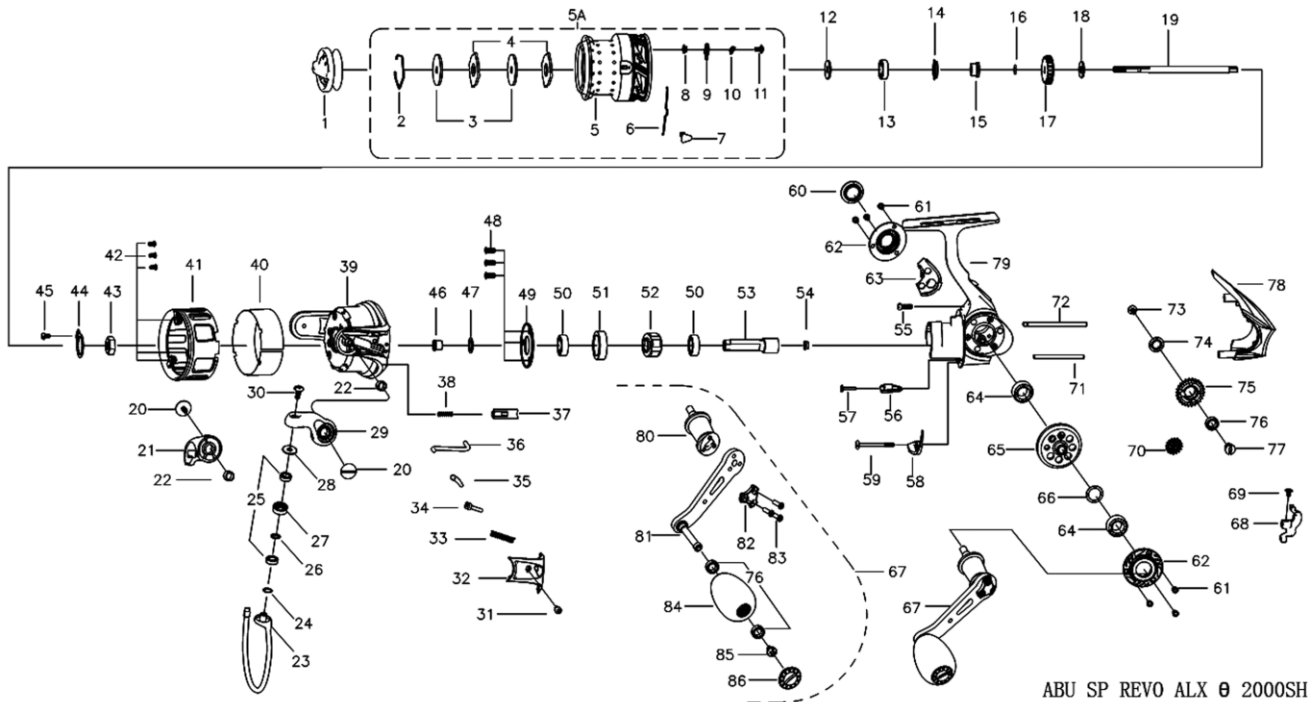

EXPLODED VIEW

ABU SP REVO ALX θ 2000SH 00

パーツID	パーツ名	価格
1	1524126 DRAG KNOB ASSY	¥1,500
2	1488053 STOP RING	¥200
3	1490269 KEY WASHER	¥200
4	1446957 EARED WASHER	¥200
5	1536261 SPOOL	¥4,000
5A	1536262 SPOOL ASSY	¥5,000
6	1378772 LINE CLIP SPRING	¥200
7	1378771 LINE CLIP	¥200
8	1484856 CLICK WASHER	¥200
9	1241707 SPOOL CLICK (C)	¥200
10	1214415 SPRING	¥160
11	1214413 ROTOR SCREW	¥200
12	1516588 SHEET WASHER	¥200
13	1200874 BEARING	¥600
14	1482651 SEAL	¥200
15	1516855 BEARING SLEEVE	¥200
16	1378774 O-RING	¥200
17	1482652 CLICK GEAR	¥300
18	1378777 SPOOL SHAFT WASHER	¥200
19	1488102 MAIN SHAFT	¥800
20	1378779 SCREW	¥200
21	1536198 BAIL HOLDER	¥400
22	1378781 BUSHING	¥200
23	1536257 BAIL WIRE	¥1,200
24	1378784 SHIM	¥200
25	1200781 BEARING 7X4X2.5 (C)	¥600
26	1378786 LINE SLIDER WASHER	¥200
27	1488060 LINE ROLLER	¥300
28	1516908 LINE ROLLER COLLAR	¥200
29	1536240 BAIL ARM	¥400
30	1378789 SCREW	¥200
31	1378790 SCREW	¥200
32	1524370 BAIL ARM COVER	¥300
33	1378792 BAIL ARM SPRING	¥200
34	1378793 SPRING SEAT	¥200
35	1378794 PIVOT LEVER	¥300
36	1378795 TRIP PLUNGER	¥200
37	1378796 ROTOR BRAKE	¥200
38	1378797 ROTOR BRAKE SPRING	¥200
39	1536258 ROTOR	¥1,500
40	1536263 CARBON PLATE	¥600
41	1524387 ROTOR SLEEVE	¥800
42	1207341 ROTOR SCREW	¥200
43	1378801 ROTOR NUT	¥200
44	1378802 ROTOR NUT WASHER	¥200
45	1516884 SCREW	¥200
46	1404814 PINION GEAR BUSHING	¥200
47	1378805 WASHER	¥200
48	1210692 SCREW	¥200
49	1378806 BEARING COVER	¥500
50	1380233 BEARING	¥2,500