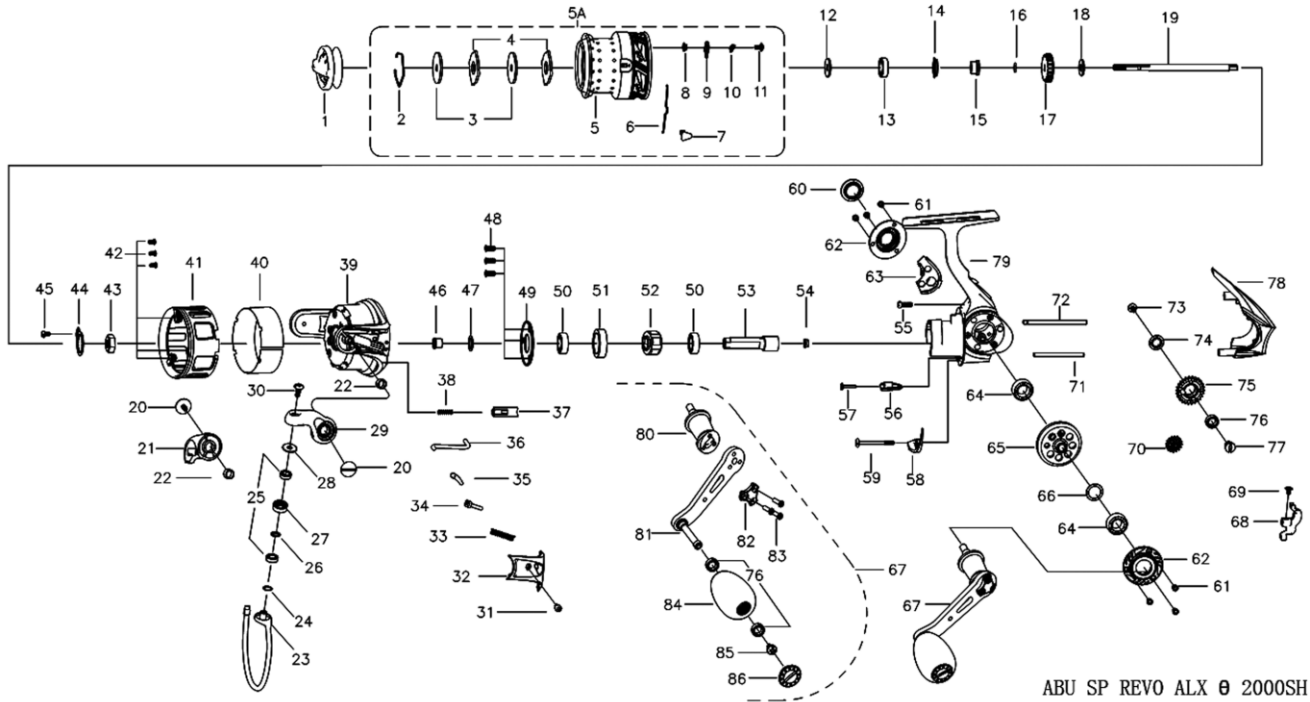

EXPLODED VIEW

ABU SP REVO ALX Θ 2000SH 00

パーツID	パーツ名	価格
1	1524126 DRAG KNOB ASSY	¥1,500
2	1488053 STOP RING	¥200
3	1490269 KEY WASHER	¥200
4	1446957 EARED WASHER	¥200
5	1536261 SPOOL	¥4,000
5A	1536262 SPOOL ASSY	¥5,000
6	1378772 LINE CLIP SPRING	¥200
7	1378771 LINE CLIP	¥200
8	1484856 CLICK WASHER	¥200
9	1241707 SPOOL CLICK (C)	¥200
10	1214415 SPOOL SPRING	¥160
11	1214413 ROTOR SCREW	¥200
12	1516588 SHEET WASHER	¥200
13	1200874 BEARING	¥600
14	1482651 SEAL	¥200
15	1516855 BEARING SLEEVE	¥200
16	1378774 O-RING	¥200
17	1482652 CLICK GEAR	¥300
18	1378777 SPOOL SHAFT WASHER	¥200
19	1488102 MAIN SHAFT	¥800
20	1378779 SCREW	¥200
21	1536198 BAIL HOLDER	¥400
22	1378781 BUSHING	¥200
23	1536257 BAIL WIRE	¥1,200
24	1378784 SHIM	¥200
25	1200781 BEARING 7X4X2.5 (C)	¥600
26	1378786 LINE SLIDER WASHER	¥200
27	1488060 LINE ROLLER	¥300
28	1516908 LINE ROLLER COLLAR	¥200
29	1536240 BAIL ARM	¥400
30	1378789 SCREW	¥200
31	1378790 SCREW	¥200
32	1524370 BAIL ARM COVER	¥300
33	1378792 BAIL ARM SPRING	¥200
34	1378793 SPRING SEAT	¥200
35	1378794 PIVOT LEVER	¥300
36	1378795 TRIP PLUNGER	¥200
37	1378796 ROTOR BRAKE	¥200
38	1378797 ROTOR BRAKE SPRING	¥200
39	1536258 ROTOR	¥1,500
40	1536263 CARBON PLATE	¥600
41	1524387 ROTOR SLEEVE	¥800
42	1207341 ROTOR SCREW	¥200
43	1378801 ROTOR NUT	¥200
44	1378802 ROTOR NUT WASHER	¥200
45	1516884 SCREW	¥200
46	1404814 PINION GEAR BUSHING	¥200
47	1378805 WASHER	¥200
48	1210692 SCREW	¥200
49	1378806 BEARING COVER	¥500
50	1380233 BEARING	¥2,500