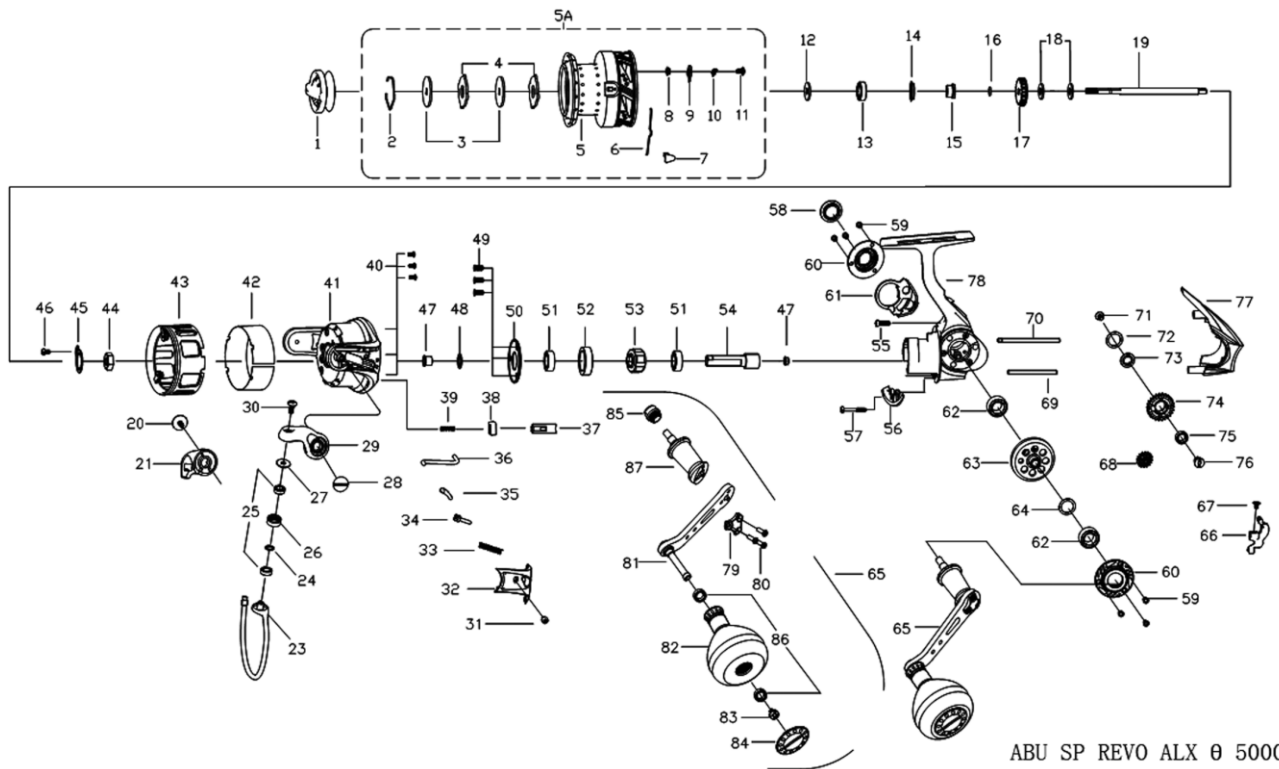

EXPLODED VIEW

ABU SP REVO ALX 5000H 00

パーツID	パーツ名	価格
1	1538228 DRAG KNOB ASSY	¥1,500
2	1497065 STOP RING	¥200
3	1380264 KEY WASHER	¥200
4	1497066 EARED WASHER	¥200
5	1538229 SPOOL	¥4,500
5A	1538230 SPOOL ASSY	¥5,500
6	1216569 LINE CLIP SPRING (C)	¥200
7	1378771 LINE CLIP	¥200
8	1241706 CLICK WASHER (C)	¥160
9	1241707 SPOOL CLICK (C)	¥200
10	1214415 SPOOL SPRING	¥160
11	1258432 SCREW	¥200
12	1380270 SPACE WASHER	¥200
13	1200874 BEARING	¥600
14	1378841 SEAL	¥200
15	1380272 BEARING SLEEVE	¥300
16	1380271 O-RING	¥200
17	1497069 CLICK GEAR	¥300
18	1538270 SPOOL SHAFT WASHER(2REQ)	¥200
19	1497070 MAIN SHAFT	¥800
20	1380275 SCREW	¥200
21	1538232 BAIL HOLDER	¥400
22	1538233 BAIL WIRE ASSY	¥1,200
23	1380282 LINE ROLLER COLLAR	¥200
24	1538234 LINE SLIDER WASHER	¥200
25	1216643 BEARING 8X5X2.5 (C)	¥600
26	1538235 LINE ROLLER	¥300
27	1380282 LINE ROLLER COLLAR	¥200
28	1380275 SCREW	¥200
29	1538236 BAIL ARM	¥400
30	1497076 SCREW	¥200
31	1380284 SCREW	¥200
32	1538237 BAIL ARM COVER	¥300
33	1380286 BAIL ARM SPRING	¥200
34	1378793 SPRING SEAT	¥200
35	1380287 PIVOT LEVER	¥300
36	1380288 TRIP PLUNGER	¥200
37	1380289 ROTOR BRAKE	¥200
38	1200696 O-RING	¥200
39	1380290 ROTOR BRAKE SPRING	¥200
40	1214413 ROTOR SCREW	¥200
41	1538238 ROTOR	¥1,500
42	1538239 CARBON PLATE	¥600
43	1538240 ROTOR SLEEVE	¥800
44	1538241 ROTOR NUT	¥200
45	1380295 ROTOR NUT WASHER	¥200
46	1208991 SCREW	¥200
47	1497081 BUSHING	¥200
48	1205956 WASHER	¥200
49	1210692 SCREW	¥200
50	1380296 BEARING COVER	¥500