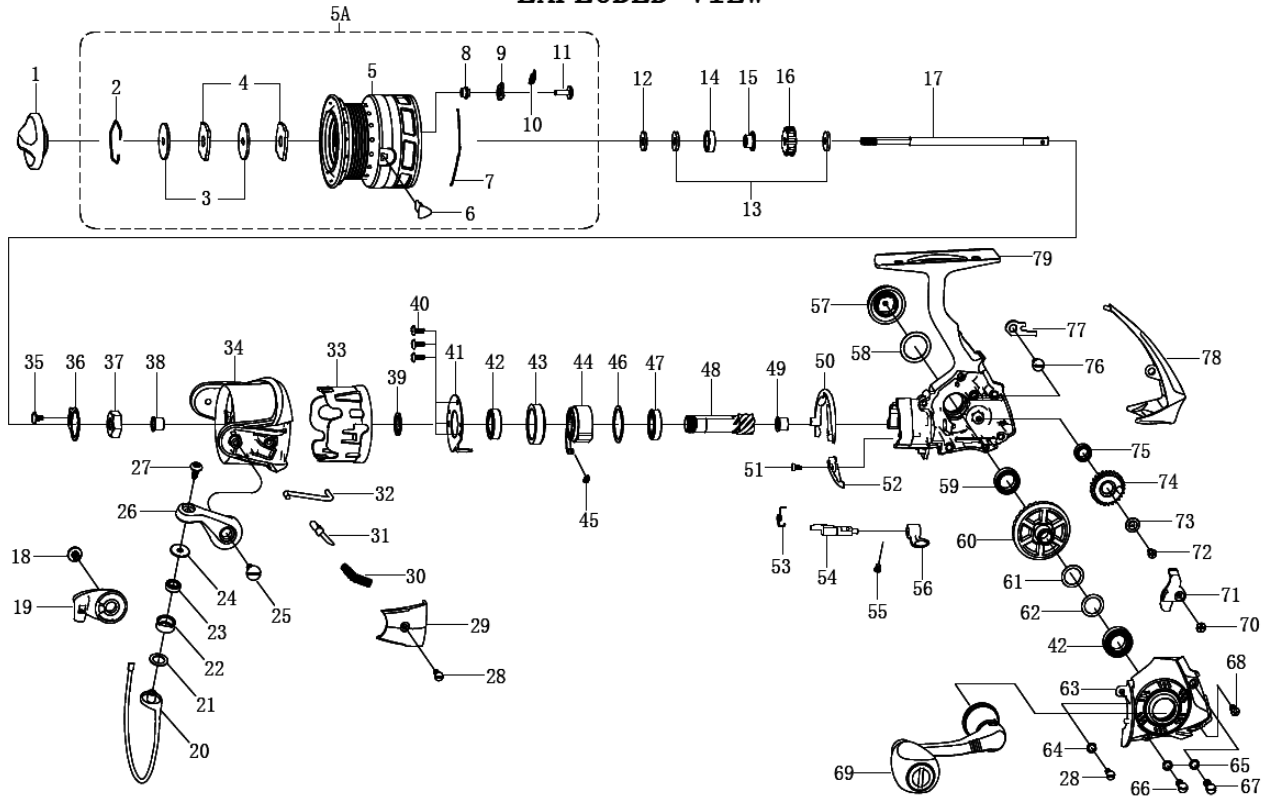

EXPLODED VIEW

ABU SP REVO LT2000SH 00

| パーツID | パーツ名 | 価格 |
|-------|--|--------|
| 1 | 1338781 DRAG KNOB ASSY | ¥1,000 |
| 2 | 1262623 STOP RING | ¥300 |
| 3 | 1216514 KEYD DRAG WASHER -C- | ¥160 |
| 4 | 1338782 DRAG WASHER | ¥200 |
| 5 | 1338808 SPOOL | ¥2,500 |
| 5A | 1338809 COMPLETE SPOOL VENTED | ¥4,500 |
| 6 | 1216522 LINE CLIP -C- | ¥200 |
| 7 | 1216627 LINE CLIP SPRING -C- | ¥200 |
| 8 | 1241706 CLICK WASHER (C) | ¥160 |
| 9 | 1241707 SPOOL CLICK (C) | ¥200 |
| 10 | 1214415 SPOOL SPRING | ¥160 |
| 11 | 1258432 SCREW | ¥200 |
| 12 | 1201817 CLICK GEAR WASHER -C- | ¥50 |
| 13 | 1200772 MAIN SHAFT WASHER -C- | ¥200 |
| 14 | 1200773 BEARING 10X6X3 -C- | ¥800 |
| 15 | 1216527 SLEEVE -C- | ¥400 |
| 16 | 1241740 CLICK GEAR -C- | ¥200 |
| 17 | 1241741 MAIN SHAFT -C- | ¥800 |
| 18 | 1216538 SCREW -C- | ¥160 |
| 19 | 1338786 BAIL HOLDER | ¥300 |
| 20 | 1338787 BAIL WIRE | ¥1,000 |
| 21 | 1200780 LINE ROLLER WASHER-ALTERNATE ITEM120 | ¥160 |
| 22 | 1200782 LINE ROLLER | ¥500 |
| 23 | 1200781 BEARING 7X4X2.5 (C) | ¥600 |
| 24 | 1270808 LINE ROLLER COLLAR -C- | ¥200 |
| 25 | 1216532 SCREW -C- | ¥200 |
| 26 | 1338788 BAIL ARM | ¥300 |
| 27 | 1338789 SCREW | ¥200 |
| 28 | 1216534 SCREW -C- | ¥160 |
| 29 | 1338790 BAIL ARM COVER | ¥300 |
| 30 | 1201835 BAIL ARM SPRING -C- | ¥160 |
| 31 | 1201836 BAIL ARM GUIDE | ¥100 |
| 32 | 1270828 TRIP PLUNGER -C- | ¥200 |
| 33 | 1270829 ROTOR SLEEVE -C- | ¥500 |
| 34 | 1338810 ROTOR | ¥1,200 |
| 35 | 1201840 SCREW -C- | ¥160 |
| 36 | 1201841 ROTOR NUT WASHER -C- | ¥200 |
| 37 | 1201842 ROTOR NUT | ¥100 |
| 38 | 1225190 BUSHING -C- | ¥160 |
| 39 | 1216633 RATCHET WASHER -C- | ¥160 |
| 40 | 1201845 SCREW -C- | ¥50 |
| 41 | 1201846 BEARING COVER -C- | ¥200 |
| 42 | 1224305 BEARING | ¥600 |
| 43 | 1200863 BEARING SLEEVE | ¥300 |
| 44 | 1223660 ONE WAY CLUTCH -C- | ¥800 |
| 45 | 1200805 CLUTCH SPRING | ¥200 |
| 46 | 1201852 WASHER -C- | ¥100 |
| 47 | 1224309 BEARING | ¥600 |
| 48 | 1338792 PINION GEAR | ¥500 |
| 49 | 1200797 FRAME BUSHING -C- | ¥160 |
| 50 | 1241751 ROTOR BRAKE -C- | ¥300 |