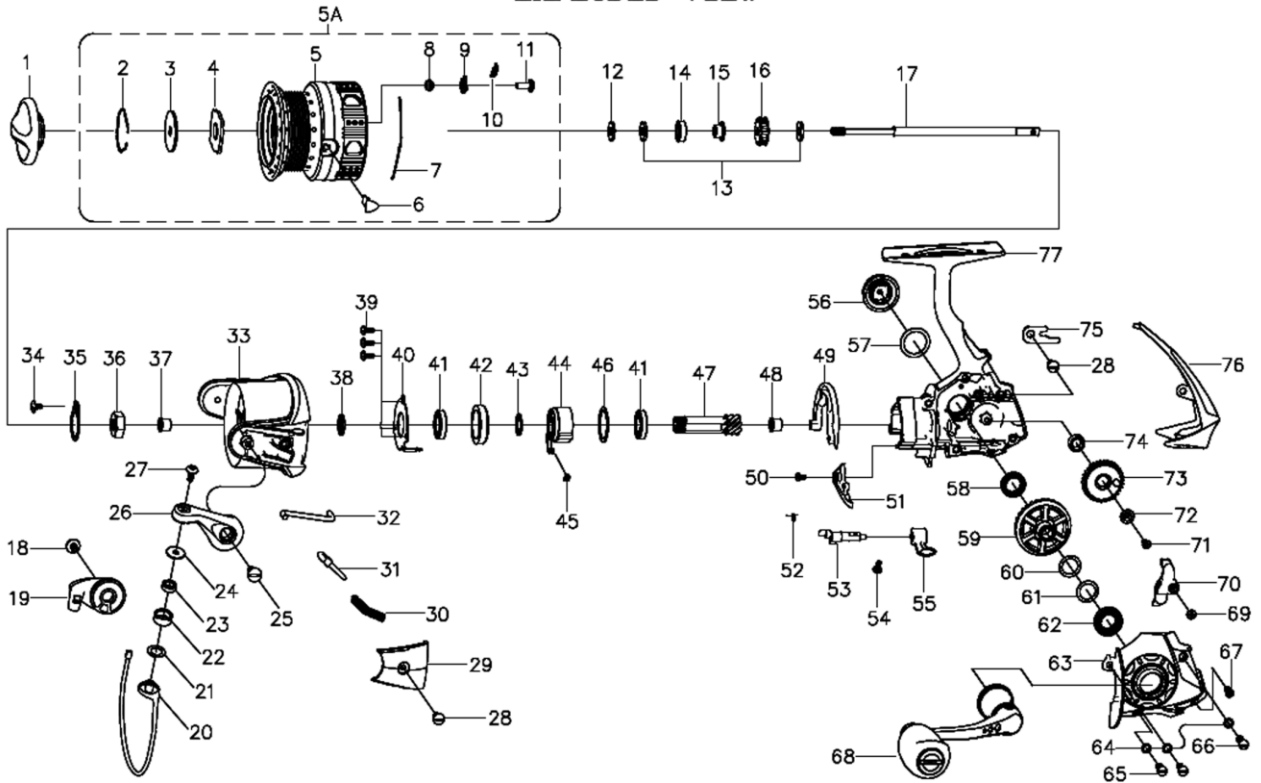

EXPLODED VIEW

ABU SP REVO DEEZ35 00

パーツID	パーツ名	価格
1	1374579 DRAG KNOB ASSY	¥1,500
2	1338815 STOP RING	¥300
3	1216560 KEY WASHER -C-	¥160
4	1338816 DRAG WASHER	¥200
5	1374580 SPOOL	¥4,500
5A	1374581 COMPLETE SPOOL VENTED	¥7,500
6	1216522 LINE CLIP -C-	¥200
7	1216569 LINE CLIP SPRING (C)	¥200
8	1241706 CLICK WASHER (C)	¥160
9	1241707 SPOOL CLICK (C)	¥200
10	1214415 SPOOL SPRING	¥160
11	1258432 SCREW	¥200
12	1201745 CLICK GEAR WASHER (C)	¥100
13	1200833 MAIN SHAFT WASHER -C-	¥200
14	1200773 BEARING 10X6X3 -C-	¥800
15	1216571 SLEEVE -C-	¥400
16	1241708 CLICK GEAR -C-	¥200
17	1241709 MAIN SHAFT -C-	¥800
18	1374569 SCREW	¥200
19	1338820 BAIL HOLDER	¥300
20	1338821 BAIL WIRE	¥1,000
21	1200780 LINE ROLLER WASHER-ALTERNATE ITEM120	¥160
22	1200782 LINE ROLLER	¥500
23	1200781 BEARING 7X4X2.5 (C)	¥600
24	1201757 LINE ROLLER COLLAR -C-	¥200
25	1374570 SCREW	¥200
26	1338822 BAIL ARM	¥300
27	1338789 SCREW	¥200
28	1374577 SCREW	¥200
29	1338823 BAIL ARM COVER	¥300
30	1201763 BAIL ARM SPRING -C-	¥160
31	1200851 BAIL ARM GUIDE -C-	¥100
32	1241715 TRIP PLUNGER -C-	¥200
33	1338832 ROTOR	¥1,500
34	1201840 SCREW -C-	¥160
35	1201841 ROTOR NUT WASHER -C-	¥200
36	1201771 ROTOR NUT -C-	¥100
37	1225178 BUSHING -C-	¥160
38	1216633 RATCHET WASHER -C-	¥160
39	1201845 SCREW -C-	¥50
40	1216576 BEARING COVER -C-	¥200
41	1224305 BEARING	¥600
42	1201777 BEARING SLEEVE -C-	¥300
43	1216577 PINION WASHER -C-	¥100
44	1223660 ONE WAY CLUTCH -C-	¥800
45	1200805 CLUTCH SPRING	¥200
46	1201852 WASHER -C-	¥100
47	1338833 PINION GEAR	¥500
48	1205958 BUSHING -C-	¥160
49	1216579 ROTOR BRAKE -C-	¥300
50	1201853 SCREW -C-	¥160