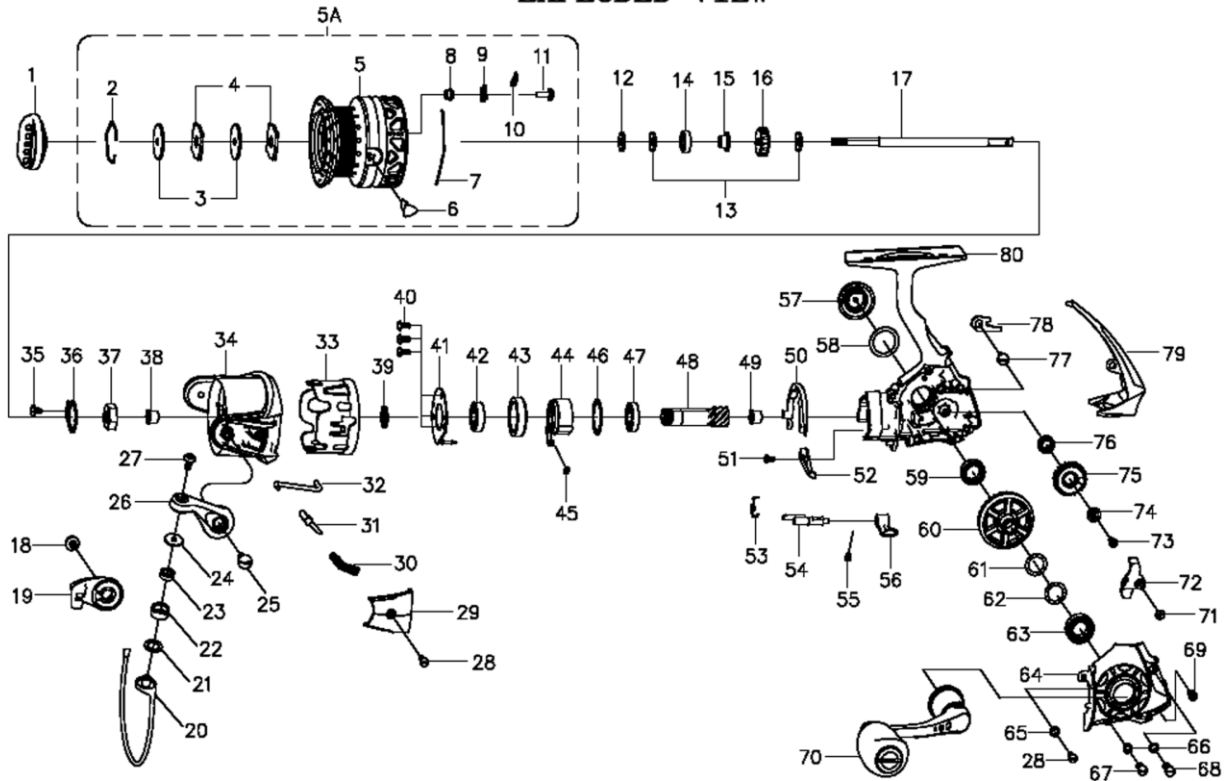

EXPLODED VIEW

ABU SP REVO YABAI30 00

パーツID	パーツ名	価格
1	1374556 DRAG KNOB ASSY	¥2,500
2	1262623 STOP RING	¥300
3	1216514 KEYD DRAG WASHER -C-	¥160
4	1338782 DRAG WASHER	¥200
5	1374557 SPOOL	¥4,500
5A	1374558 COMPLETE SPOOL VENTED	¥7,500
6	1216522 LINE CLIP -C-	¥200
7	1216627 LINE CLIP SPRING -C-	¥200
8	1241706 CLICK WASHER (C)	¥160
9	1241707 SPOOL CLICK (C)	¥200
10	1214415 SPOOL SPRING	¥160
11	1258432 SCREW	¥200
12	1201817 CLICK GEAR WASHER -C-	¥50
13	1200772 MAIN SHAFT WASHER -C-	¥200
14	1200773 BEARING 10X6X3 -C-	¥800
15	1216527 SLEEVE -C-	¥400
16	1241740 CLICK GEAR -C-	¥200
17	1241741 MAIN SHAFT -C-	¥800
18	1374569 SCREW	¥200
19	1338786 BAIL HOLDER	¥300
20	1338787 BAIL WIRE	¥1,000
21	1200780 LINE ROLLER WASHER-ALTERNATE ITEM120	¥160
22	1200782 LINE ROLLER	¥500
23	1200781 BEARING 7X4X2.5 (C)	¥600
24	1201757 LINE ROLLER COLLAR -C-	¥200
25	1374570 SCREW	¥200
26	1338788 BAIL ARM	¥300
27	1338789 SCREW	¥200
28	1374571 SCREW	¥200
29	1338790 BAIL ARM COVER	¥300
30	1201835 BAIL ARM SPRING -C-	¥160
31	1201836 BAIL ARM GUIDE	¥100
32	1270828 TRIP PLUNGER -C-	¥200
33	1270829 ROTOR SLEEVE -C-	¥500
34	1338810 ROTOR	¥1,200
35	1201840 SCREW -C-	¥160
36	1201841 ROTOR NUT WASHER -C-	¥200
37	1201842 ROTOR NUT	¥100
38	1225190 BUSHING -C-	¥160
39	1216633 RATCHET WASHER -C-	¥160
40	1201845 SCREW -C-	¥50
41	1201846 BEARING COVER -C-	¥200
42	1224305 BEARING	¥600
43	1200863 BEARING SLEEVE	¥300
44	1223660 ONE WAY CLUTCH -C-	¥800
45	1200805 CLUTCH SPRING	¥200
46	1201852 WASHER -C-	¥100
47	1224309 BEARING	¥600
48	1338792 PINION GEAR	¥500
49	1200797 FRAME BUSHING -C-	¥160
50	1241751 ROTOR BRAKE -C-	¥300